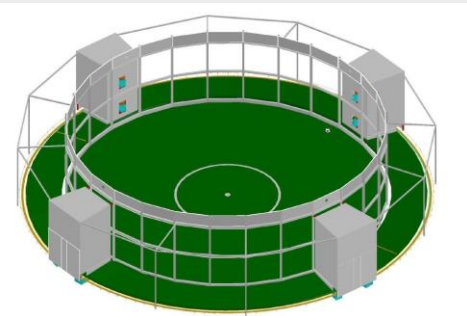

Super Soccer Tech**Pro**

Consists of:

- ✓ Main playfield with professional artificial grass grade
- ✓ Built-in ball recovery system (can fit up to 200 footballs)
- ✓ Overhead lighting projector system
- ✓ Control room with built-in operational systems
- ✓ Field overhead camera for a bird's-eye view and monitoring
- ✓ Special motion sensors tagged on players for additional analysis data collection
- ✓ Upgraded software to allow variable additional controls that allow for a professional session-setup by the coach
- ✓ Tablet with preinstalled App for data review and analysis

MARKETING
STRATEGY

Markets Insight